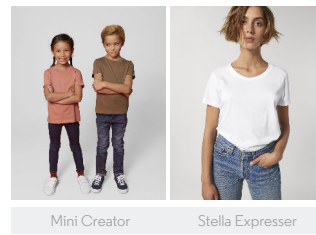

Combo options

Printing Specifications

For suitable print techniques, please download our printing guide