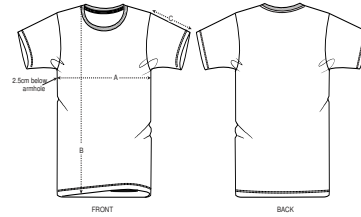

UNISEX T-SHIRTS
STTU755-CREATOR

The iconic unisex t-shirt

Single Jersey
100% Organic ring-spun combed cotton
Medium Fit
180 GSM

- Set-in sleeve
- 1x1 rib at neck collar
- Inside back neck tape in self fabric
- Sleeve hem and bottom hem with wide double needle topstitch

WHITES

COLORS

ESSENTIAL HEATHERS

SPECIAL HEATHERS

SIZES	XXS	XS	S	M	L	XL	XXL	XXXL	XXXXL	XXXXXL
A Half Chest	43.5	46	49	52	55	58	61	64	69	74
B Body Length	64	66	69	72	74	76	78	80	82	84
C Sleeve Length	19	19.5	20.5	21.5	22.5	22.5	23.5	24.5	24.5	25